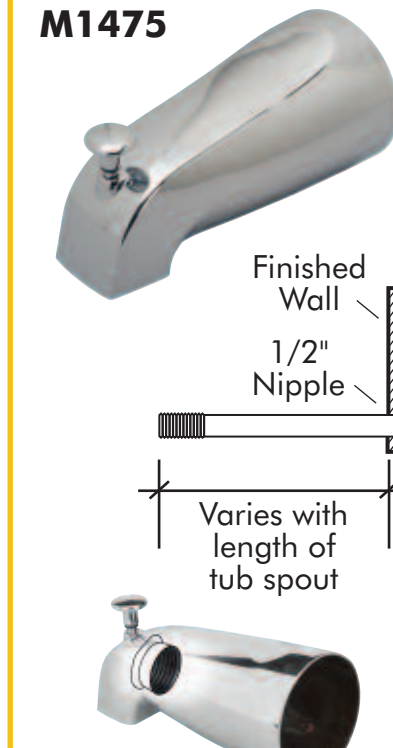

Drain

- Your best choice if you are unsure of the original part
- Just look for the UNIVERSAL "FIT-ALL™" on package as shown

Double Sink

Single Sink

Tub Spouts

M1400

- **Threaded Connection** with diverter and outlet for personal shower

M1440

- **Threaded Connection** with diverter

M1445

- **Slip-on Copper Connection**

M1460

- **Universal Tub Spout...**
- Your best choice if you are unsure of correct fit.

M1470

- **Threaded Connection**

M1475

- **Threaded Connection** with diverter

M1480

- **Slip-on Copper Connection** with diverter