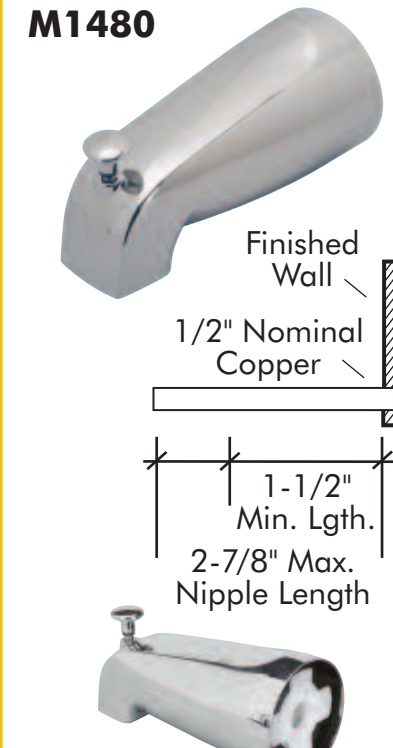

Drain

- Your best choice if you are unsure of the original part
- Just look for the UNIVERSAL "FIT-ALL™" on package as shown

Double Sink

Single Sink

Tub Spouts

M1400

- **Threaded Connection** with diverter and outlet for personal shower

M1440

- **Threaded Connection** with diverter

M1445

- **Slip-on Copper Connection**

M1460

- **Universal Tub Spout...**
- Your best choice if you are unsure of correct fit.

M1470

- **Threaded Connection**

M1475

- **Threaded Connection** with diverter

M1480

- **Slip-on Copper Connection** with diverter