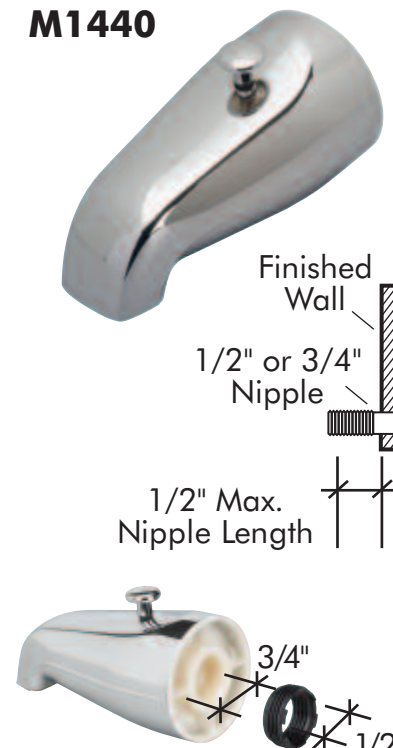

Drain

- Your best choice if you are unsure of the original part
- Just look for the UNIVERSAL "FIT-ALL™" on package as shown

Double Sink

Single Sink

Tub Spouts

M1400

- **Threaded Connection** with diverter and outlet for personal shower

M1440

- **Threaded Connection** with diverter

M1445

- **Slip-on Copper Connection**

M1460

- **Universal Tub Spout...**
- Your best choice if you are unsure of correct fit.

M1470

- **Threaded Connection**

M1475

- **Threaded Connection** with diverter

M1480

- **Slip-on Copper Connection** with diverter