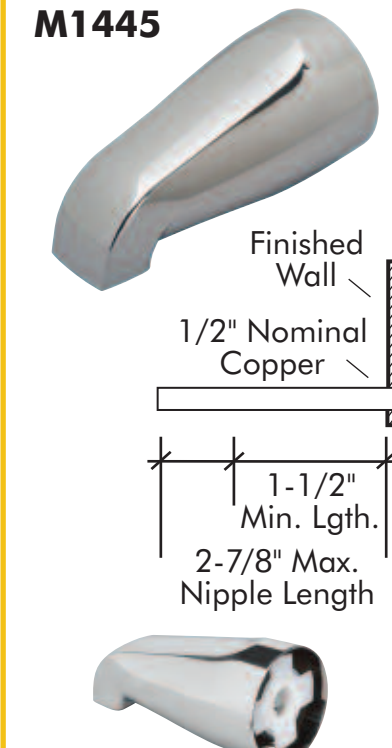

Drain

- Your best choice if you are unsure of the original part
- Just look for the UNIVERSAL "FIT-ALL™" on package as shown

Double Sink

Single Sink

Tub Spouts

M1400

- **Threaded Connection** with diverter and outlet for personal shower

M1440

- **Threaded Connection** with diverter

M1445

- **Slip-on Copper Connection**

M1460

- **Universal Tub Spout...**
- Your best choice if you are unsure of correct fit.

M1470

- **Threaded Connection**

M1475

- **Threaded Connection** with diverter

M1480

- **Slip-on Copper Connection** with diverter