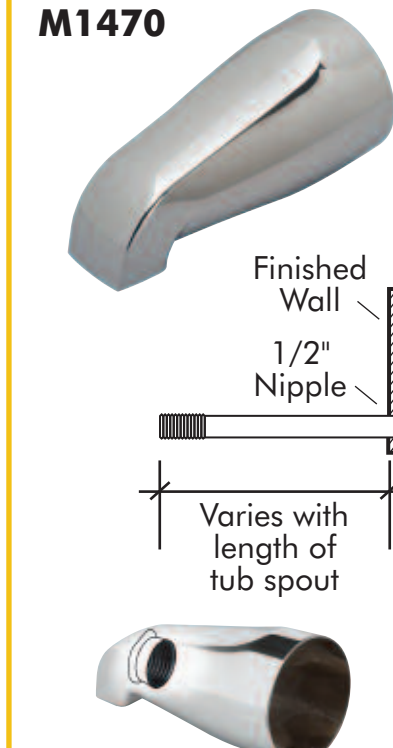

Drain

- Your best choice if you are unsure of the original part
- Just look for the UNIVERSAL "FIT-ALL™" on package as shown

Double Sink

Single Sink

Tub Spouts

M1400

- **Threaded Connection** with diverter and outlet for personal shower

M1440

- **Threaded Connection** with diverter

M1445

- **Slip-on Copper Connection**

M1460

- **Universal Tub Spout...**
- Your best choice if you are unsure of correct fit.

M1470

- **Threaded Connection**

M1475

- **Threaded Connection** with diverter

M1480

- **Slip-on Copper Connection** with diverter