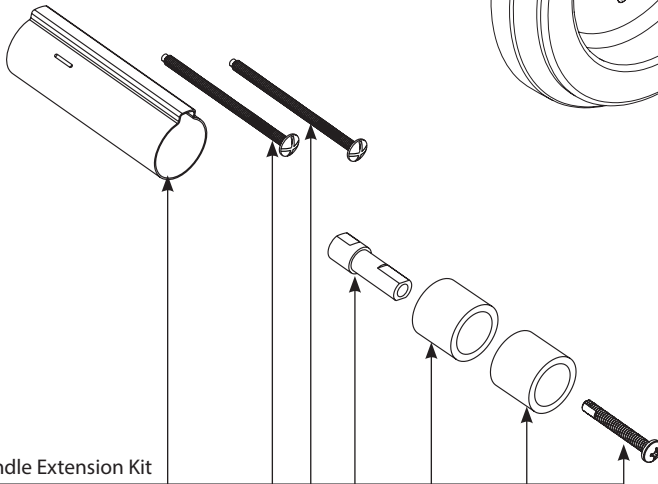

Spacer

- 135152**

Escutcheon Screws (2)

- 15528** Chrome
- 163BN** Brushed Nickel
- 163NL** Polished Nickel
- 163WR** Wrought Iron
(Use for Oil Rubbed Bronze)

Handle Adapter Kit

- 174329**

1" Handle Extension Kit