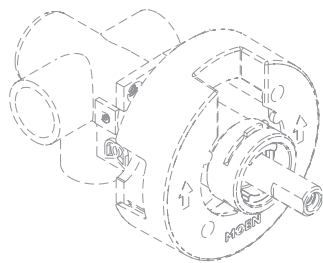

Buy it for looks. Buy it for life.®

■ Order by Part Number

Illustrated Parts

Waterhill™ Multi-Function Transfer Valve Trim Kit		
MODEL	TYPE	FINISH
TS325	Lever	Chrome
TS325BN	Lever	Brushed Nickel
TS325NL	Lever	Polished Nickel
TS325ORB	Lever	Oil Rubbed Bronze
TS325WR	Lever	Wrought Iron

Stop Tube Kit w/o Screw

- 135151** Chrome
- 135151BN** Brushed Nickel
- 135151NL** Polished Nickel
- 135151WR** Wrought Iron
(Used for Oil Rubbed Bronze)

Escutcheon

- 181500** Chrome
- 181500BN** Brushed Nickel
- 181500NL** Polished Nickel
- 181500ORB** Oil Rubbed Bronze
- 181500WR** Wrought Iron