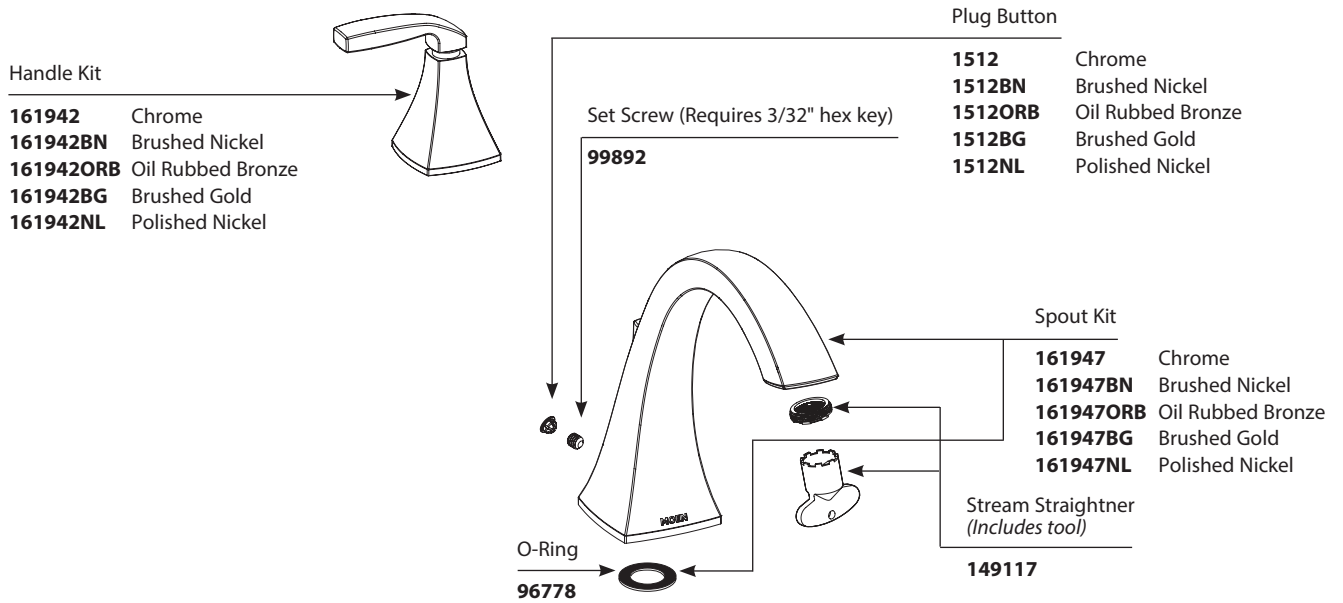

■ Order by Part Number

■ Trim can be used with either the 4792, 4793, 4796, 4797, 4798, 4992, 4993, 4996, 4997, 4999, 64997, or 64999 valve

VOSS™		
Two Handle Roman Tub Faucet Trim		
MODEL	HANDLE	FINISH
T693	Lever	Chrome
T693BN	Lever	Brushed Nickel
T693ORB	Lever	Oil Rubbed Bronze
T693BG	Lever	Brushed Gold
T693NL	Lever	Polished Nickel

Available separately for adjustable roman tub valves

Stem Extension Kit
(for valves sold before 5/12)

161774

Optional: Red & Blue Temp. Ind. Rings

- 161956 For Oil Rubbed Bronze
- 129707 For Chrome, Brushed Nickel and Brushed Gold