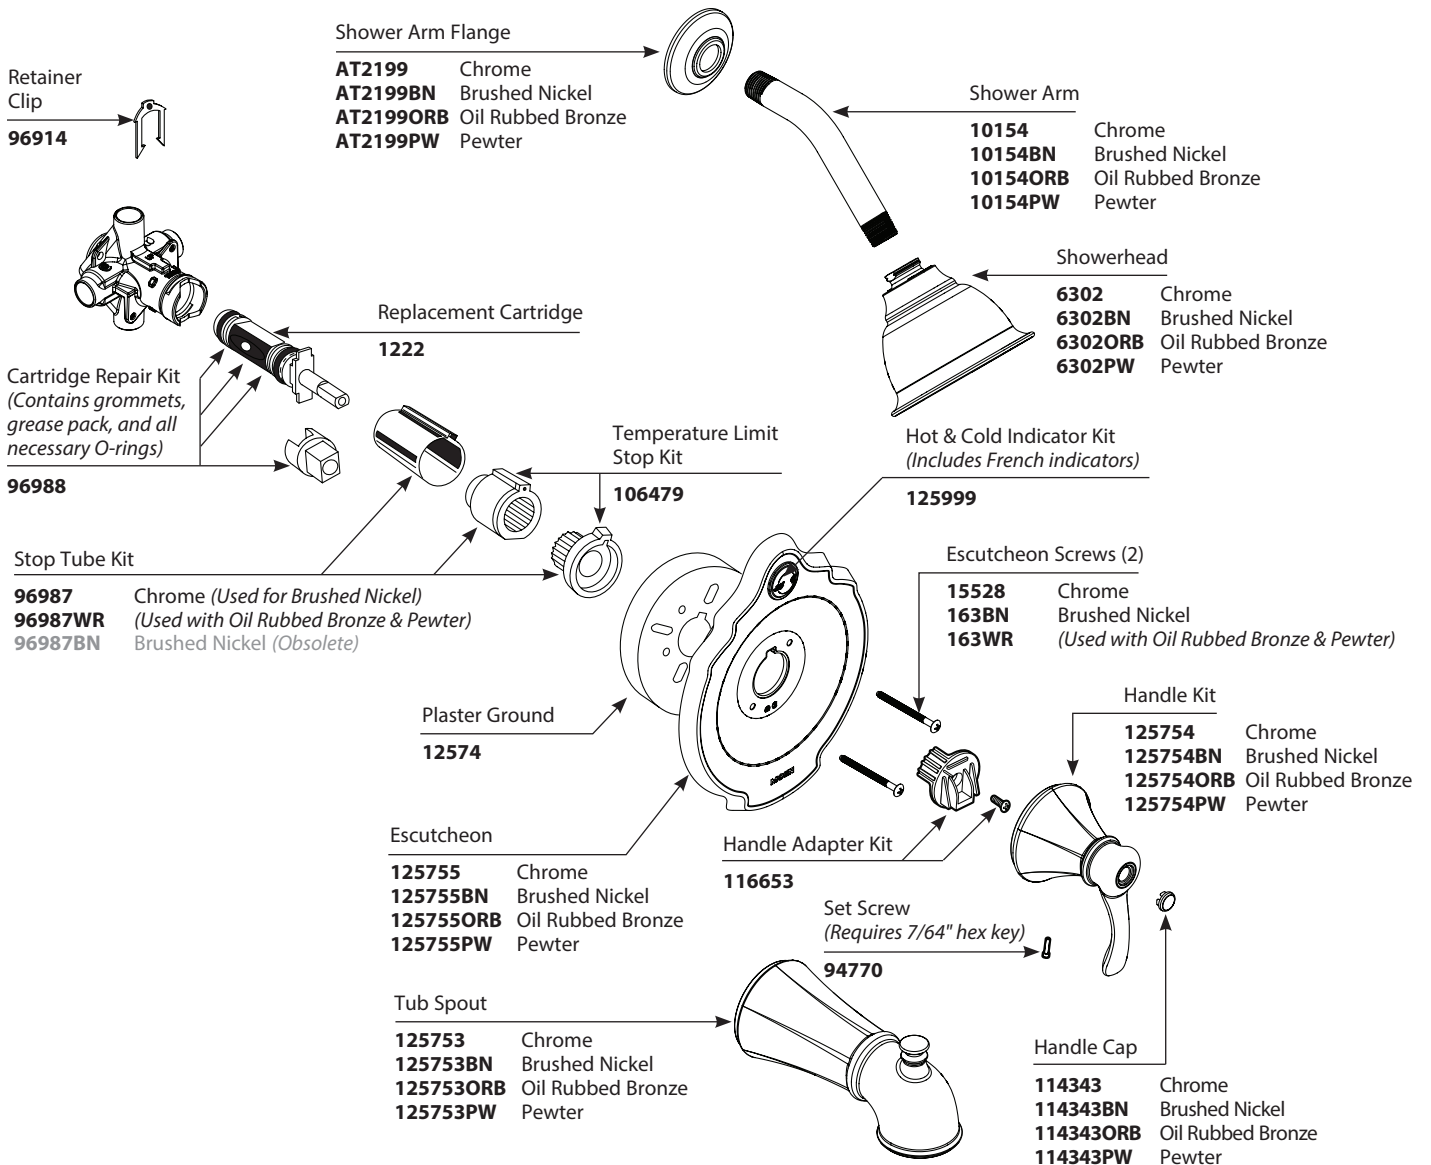

■ Order by Part Number

■ Trim can be used with 62300 series or 2500 series valve

*There is more than one version of this model. Page down to identify the version you have.*

**This Page For Models after 9/24/07**

VESTIGE® Posi-Temp® Single-Handle Tub/Shower Valve					
Valve Trim		Shower Only*		Tub/Shower*	
<b>MODEL</b>		<b>MODEL</b>		<b>MODEL</b>	
T2501	Chrome	T2502	Chrome	T2503	Chrome
T2501BN	Brushed Nickel	T2502BN	Brushed Nickel	T2503BN	Brushed Nickel
T2501ORB	Oil Rubbed Bronze	T2502ORB	Oil Rubbed Bronze	T2503ORB	Oil Rubbed Bronze
T2501PW	Pewter	T2502PW	Pewter	T2503PW	Pewter
		T2502EP	Chrome	T2503EP	Chrome
		T2502EPBN	Brushed Nickel	T2503EPBN	Brushed Nickel
		T2502EPORB	Oil Rubbed Bronze	T2503EPORB	Oil Rubbed Bronze
		T2502EPPW	Pewter	T2503EPPW	Pewter
		T2502NH	Chrome	T2503NH	Chrome
		T2502NHBN	Brushed Nickel	T2503NHBN	Brushed Nickel
		T2502NHORB	Oil Rubbed Bronze	T2503NHORB	Oil Rubbed Bronze
		T2502NHPW	Pewter	T2503NHPW	Pewter

*All models include 2.5 gpm showerhead except those with EP suffix (1.75 gpm showerhead) or those with NH suffix (no showerhead)*

Buy it for looks. Buy it for life.®

# Illustrated Parts

Valve Trim		Shower Only		Tub & Shower	
MODEL	FINISH	MODEL	FINISH	MODEL	FINISH
T2501	Chrome	T2502	Chrome	T2503	Chrome
T2501BN	Brushed Nickel	T2502BN	Brushed Nickel	T2503BN	Brushed Nickel
T2501ORB	Oil Rubbed Bronze	T2502ORB	Oil Rubbed Bronze	T2503ORB	Oil Rubbed Bronze
T2501PW	Pewter	T2502PW	Pewter	T2503PW	Pewter