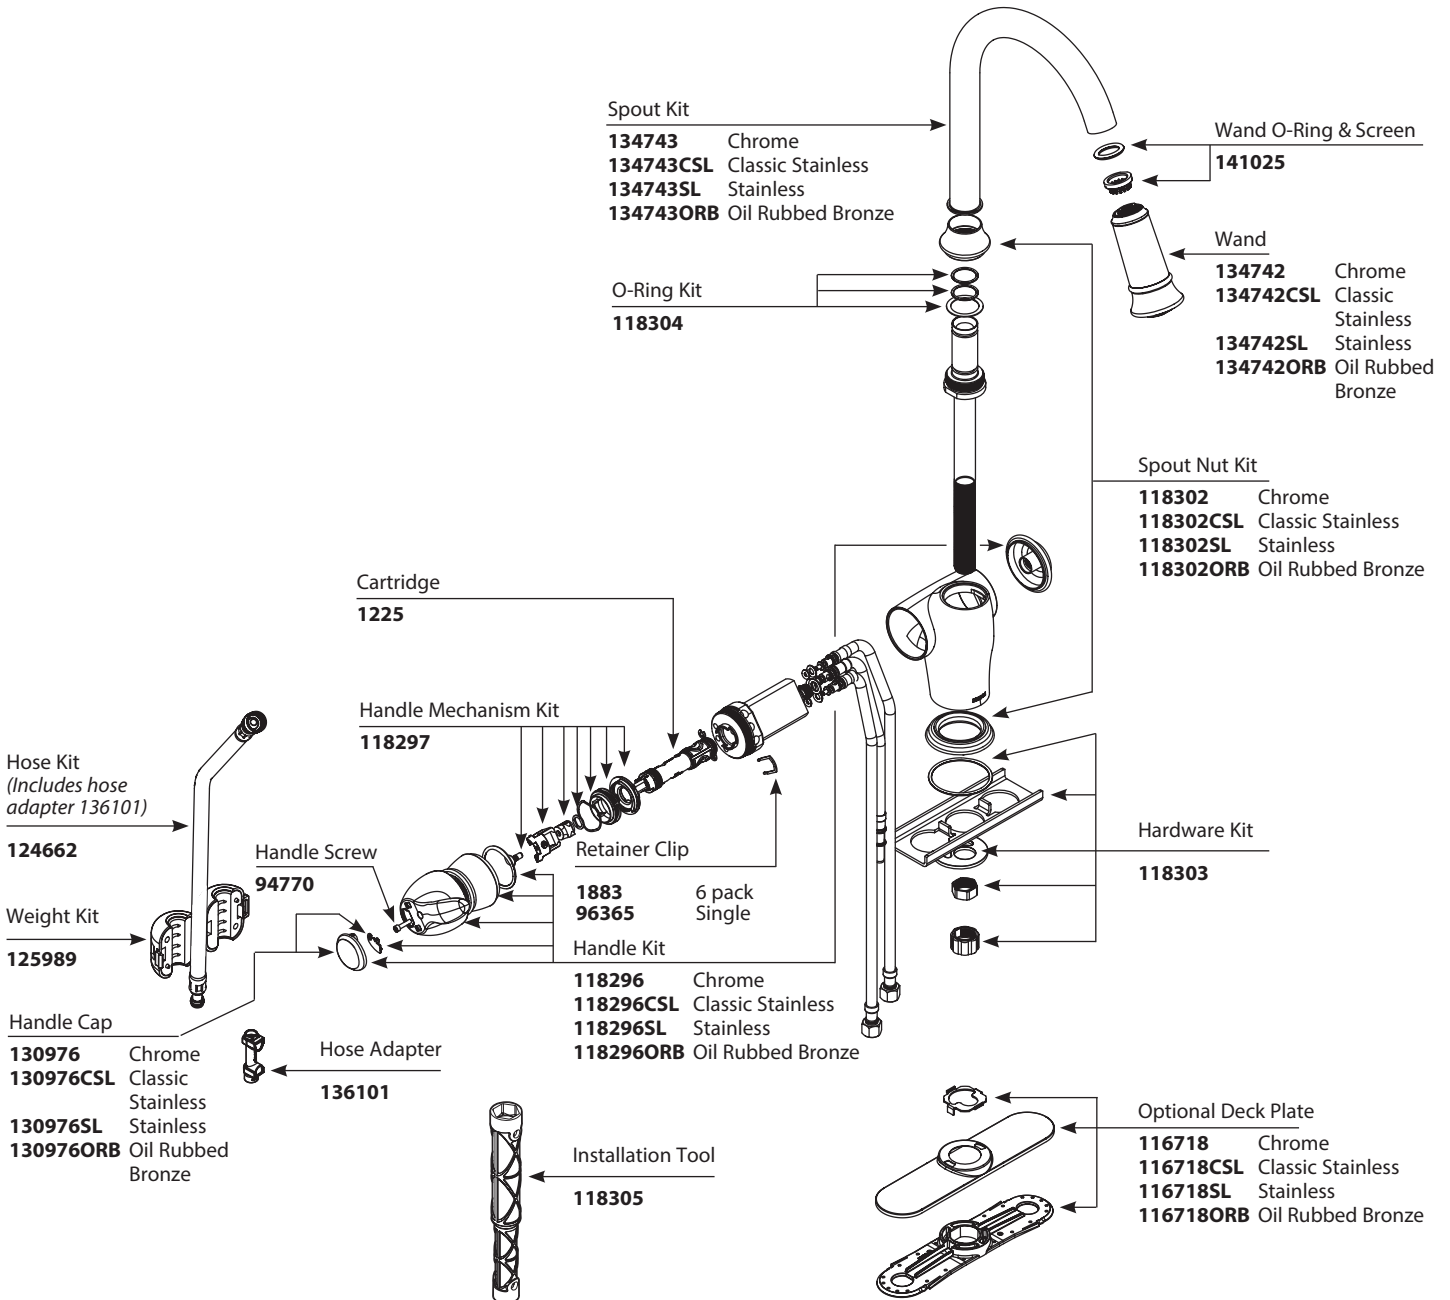

■ **Order by Part Number**

Illustrated Parts

| WOODMERE™ | | |
|---|--------|-------------------|
| Single Handle Single Hole Mount High Arc Pulldown Kitchen Faucet | | |
| MODEL | HANDLE | FINISH |
| S728C | Lever | Chrome |
| S728CSL | Lever | Classic Stainless |
| S728SL | Lever | Stainless |
| S728ORB | Lever | Oil Rubbed Bronze |

Buy it for looks. Buy it for life.®

Illustrated Parts

This Page For Models sold **before** 8/07

■ Order by Part Number

| WOODMERE™ | | |
|--|--------|-------------------|
| Single Handle Single Hole Mount High Arc Pulldown Kitchen Faucet | | |
| MODEL | HANDLE | FINISH |
| S728C | Lever | Chrome |
| S728CSL | Lever | Classic Stainless |