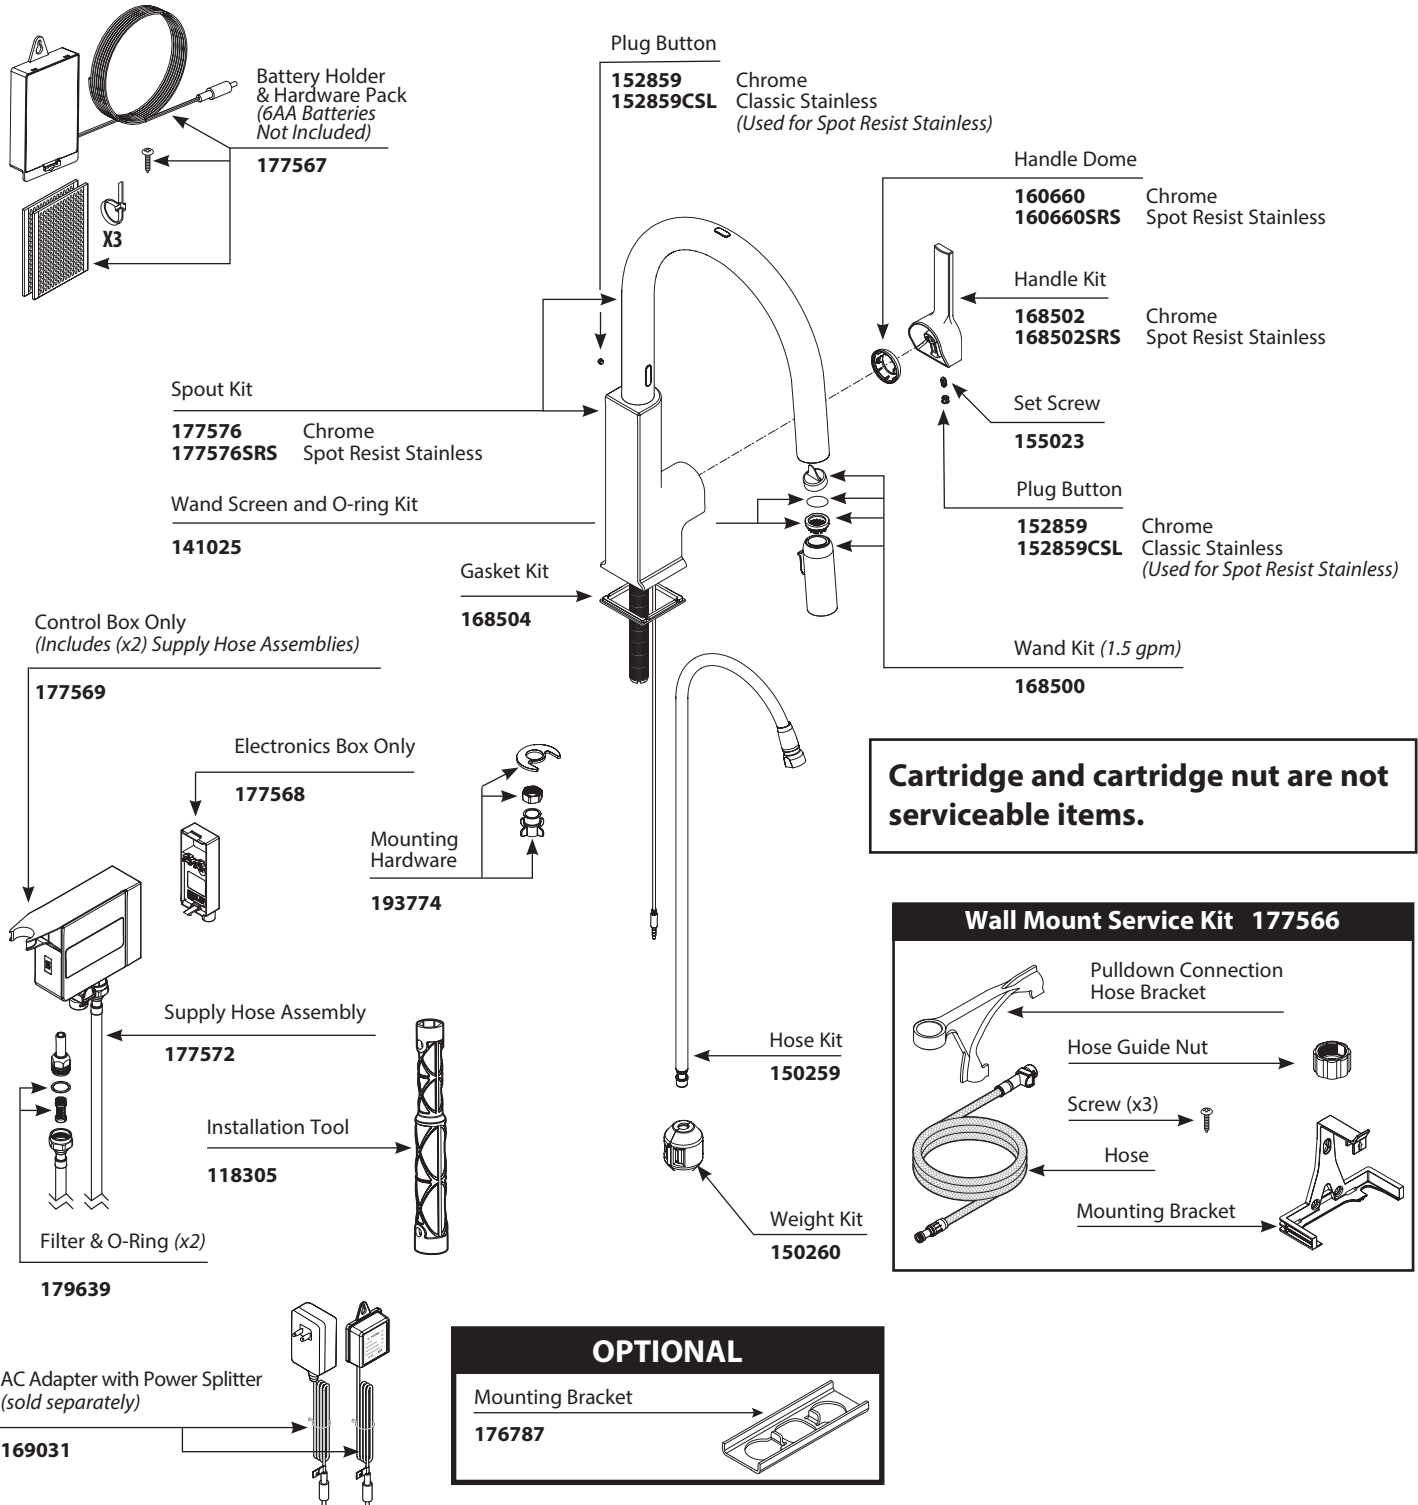

MOEN®

■ Order by Part Number

*There is more than one version of this model.
Page down to identify the version you have.*

Illustrated Parts

STō™ with MOTIONSENSE™
**Hands-Free, Single-Handle High Arc
Pulldown Kitchen Faucet**

MODELS

S72308EC
S72308ESRS

FINISH

Chrome
Spot Resist Stainless

TO ORDER PARTS CALL: 1-800-BUY-MOEN

www.moen.com

■ Order by Part Number

Illustrated Parts

STō™ with MOTIONSENSE™
Hands-Free, Single-Handle High Arc
Pulldown Kitchen Faucet

MODELS

S72308EC
 S72308ESRS

FINISH

Chrome
 Spot Resist Stainless

■ Order by Part Number

Illustrated Parts

STō™ with MOTIONSENSE™
Hands-Free, Single-Handle High Arc
Pulldown Kitchen Faucet

MODELS

S72308EC
 S72308ESRS

FINISH

Chrome
 Spot Resist Stainless