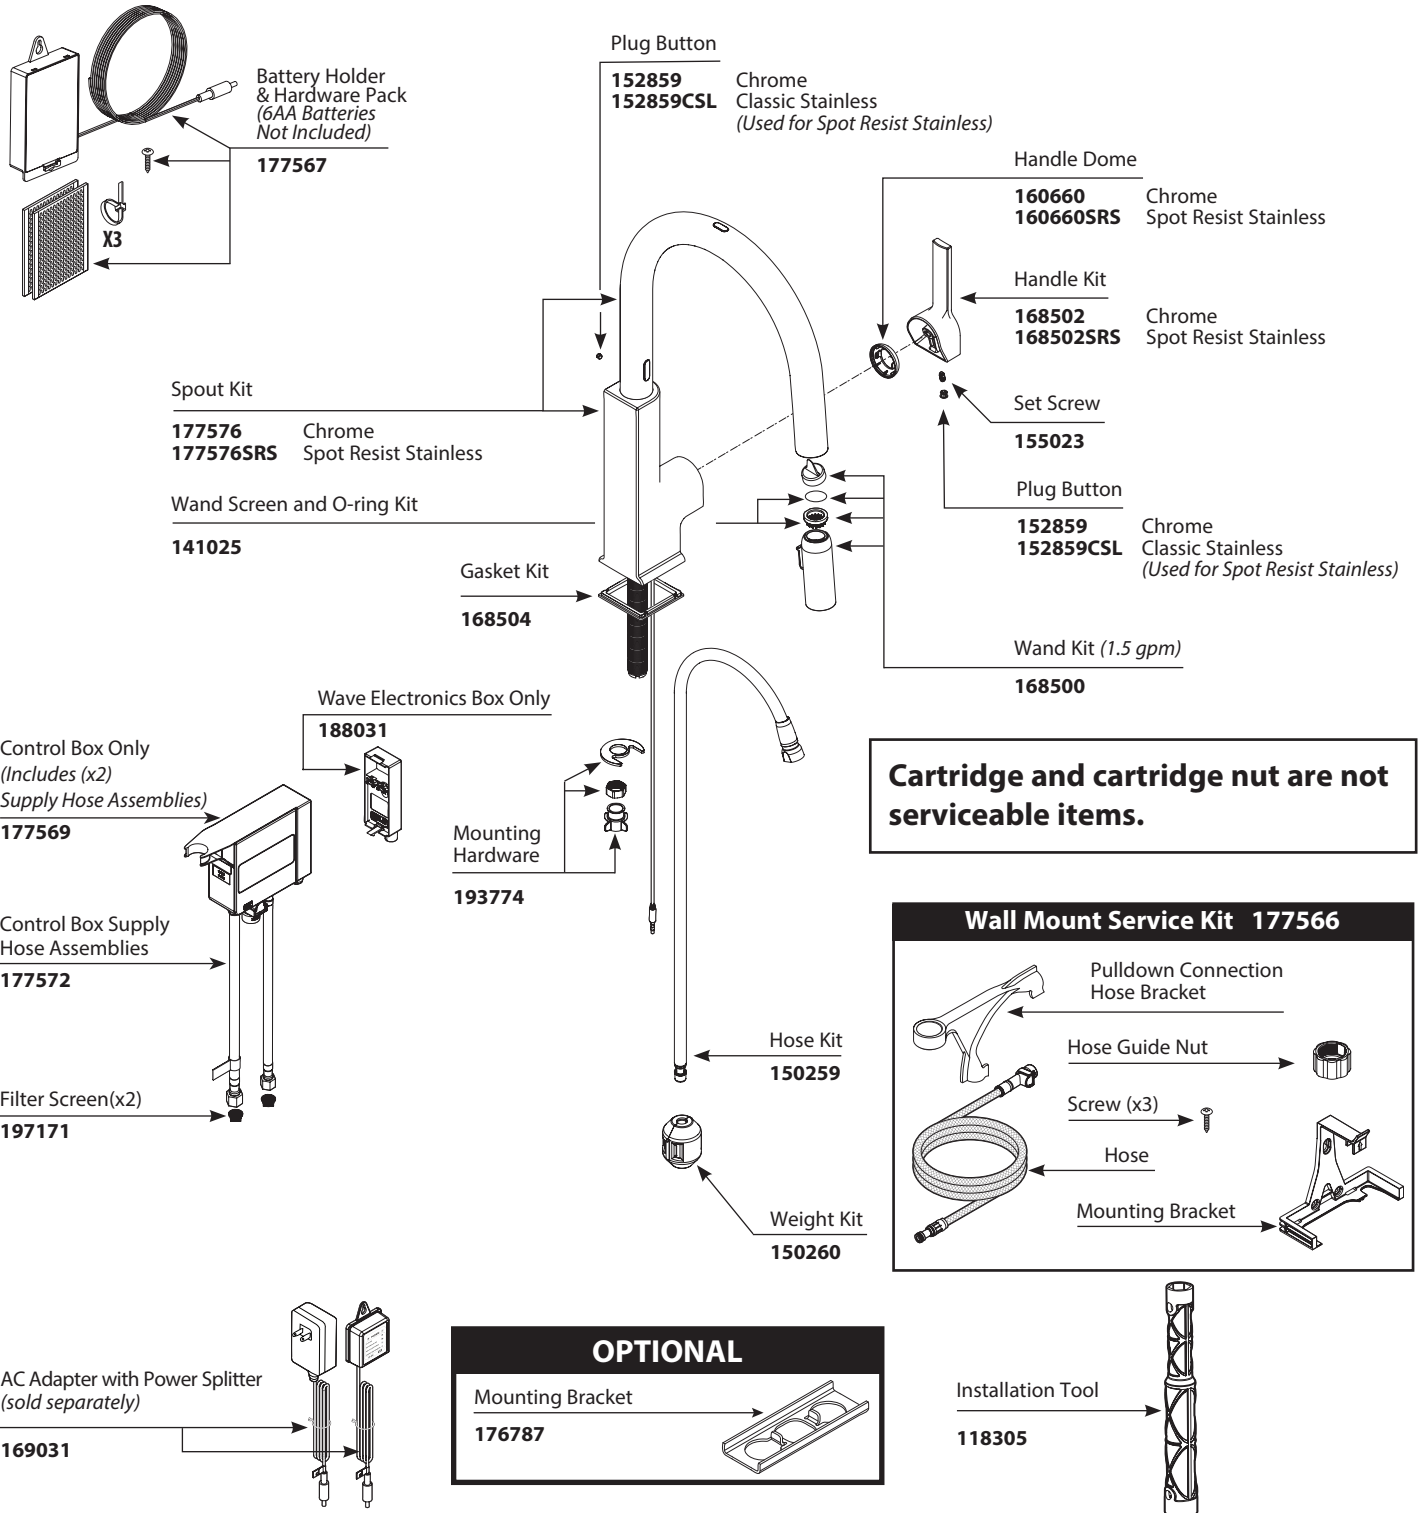

MOEN®

■ Order by Part Number

*There is more than one version of this model.
Page down to identify the version you have.*

Illustrated Parts

STō™ with MOTIONSENSE™
**Hands-Free, Single-Handle High Arc
Pulldown Kitchen Faucet**

MODELS

S72308EC
S72308ESRS

FINISH

Chrome
Spot Resist Stainless

TO ORDER PARTS CALL: 1-800-BUY-MOEN

www.moen.com

■ Order by Part Number

Illustrated Parts

STō™ with MOTIONSENSE™
Hands-Free, Single-Handle High Arc
Pulldown Kitchen Faucet

MODELS

S72308EC
 S72308ESRS

FINISH

Chrome
 Spot Resist Stainless

■ Order by Part Number

Illustrated Parts

STō™ with MOTIONSENSE™
Hands-Free, Single-Handle High Arc
Pulldown Kitchen Faucet

MODELS

S72308EC
 S72308ESRS

FINISH

Chrome
 Spot Resist Stainless