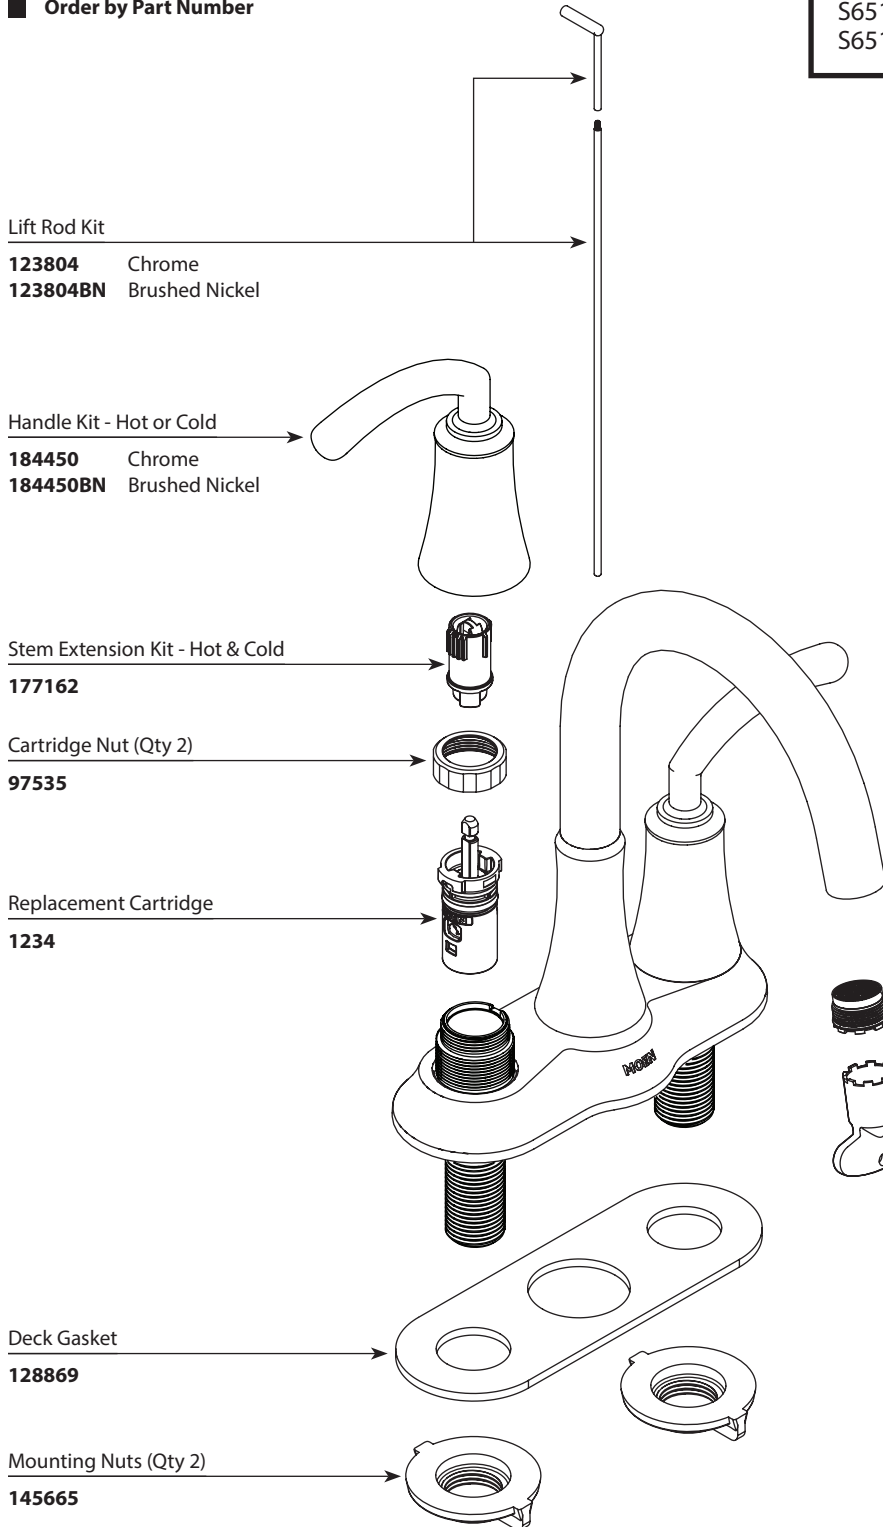

Buy it for looks. Buy it for life.®

Illustrated Parts

*There is more than one version of this model.
Page down to identify the version you have.*

■ Order by Part Number

ICON™ Two-Handle Centerset Lavatory Faucet		
MODEL	FINISH	NOTES
S6510	Chrome	Metallic Waste
S6510BN	Brushed Nickel	Metallic Waste

Aerator Kit (Includes tool)

180158 1.2 gpm

WASTE ASSEMBLIES	
Metallic Waste-Pop-up Plug & Seat 10709 Chrome 10709BN Brushed Nickel	
<i>For Additional Waste Information see www.moen.com for models below.</i>	
10790 Metallic Waste	
USE ON DECKS < 1/4" (6mm)	USE ON DECKS > 1-3/16" (30mm)
 Thin Deck Spacer Kit (Qty 2) 146936	 Thick Deck Extension Kit (Qty 2) 100818