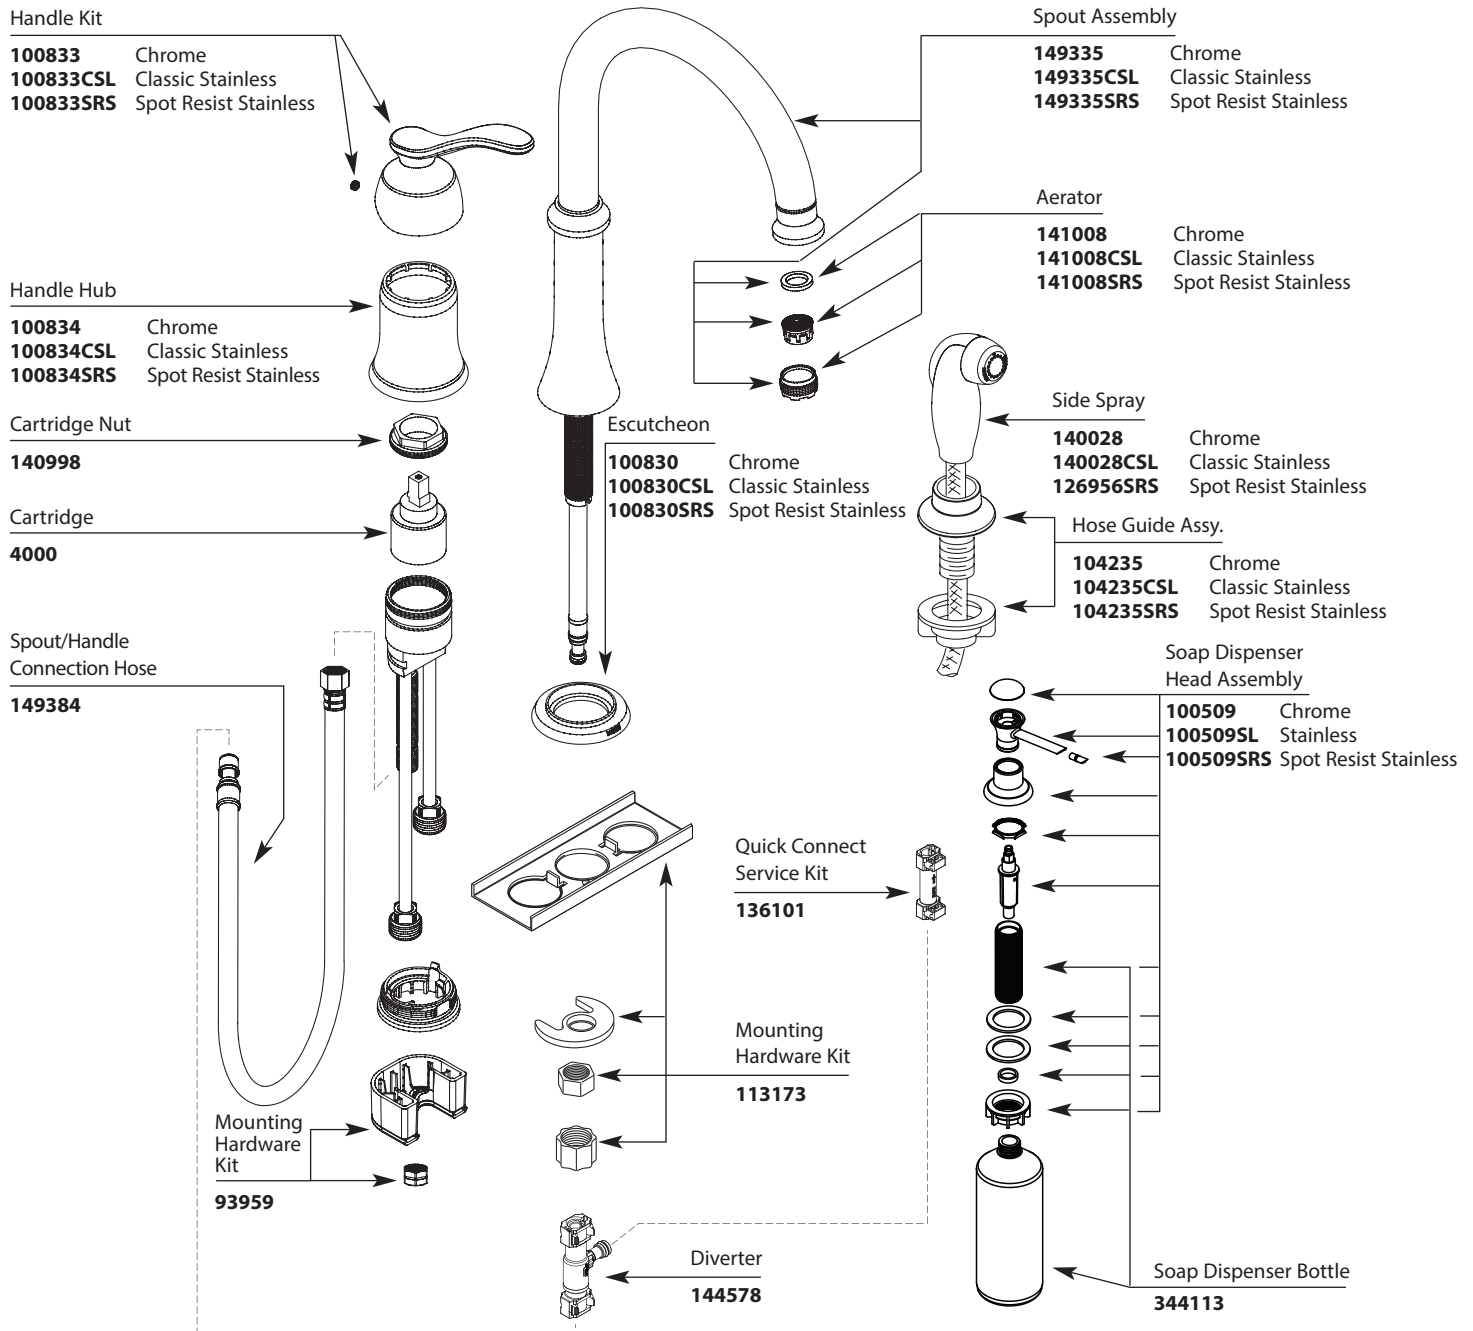

Buy it for looks. Buy it for life.®

Illustrated Parts

■ Order by Part Number

*There is more than 1 version of this model.
Page down to identify the version you have.*

This page for models after 9/1/09

Quinn™ Single-Handle Kitchen Faucet		
MODEL		FINISH
CA87845	Kitchen w/Spray	Chrome
CA87845CSL	Kitchen w/Spray	Classic Stainless
CA87845SRS	Kitchen w/Spray	Spot Resist Stainless

Buy it for looks. Buy it for life.®

Illustrated Parts

■ Order by Part Number

This page for models **before** 9/1/09

Quinn™		
Single-Handle Kitchen Faucet		
MODEL		FINISH
CA87845	Kitchen w/Spray	Chrome
CA87845CSL	Kitchen w/Spray	Classic Stainless