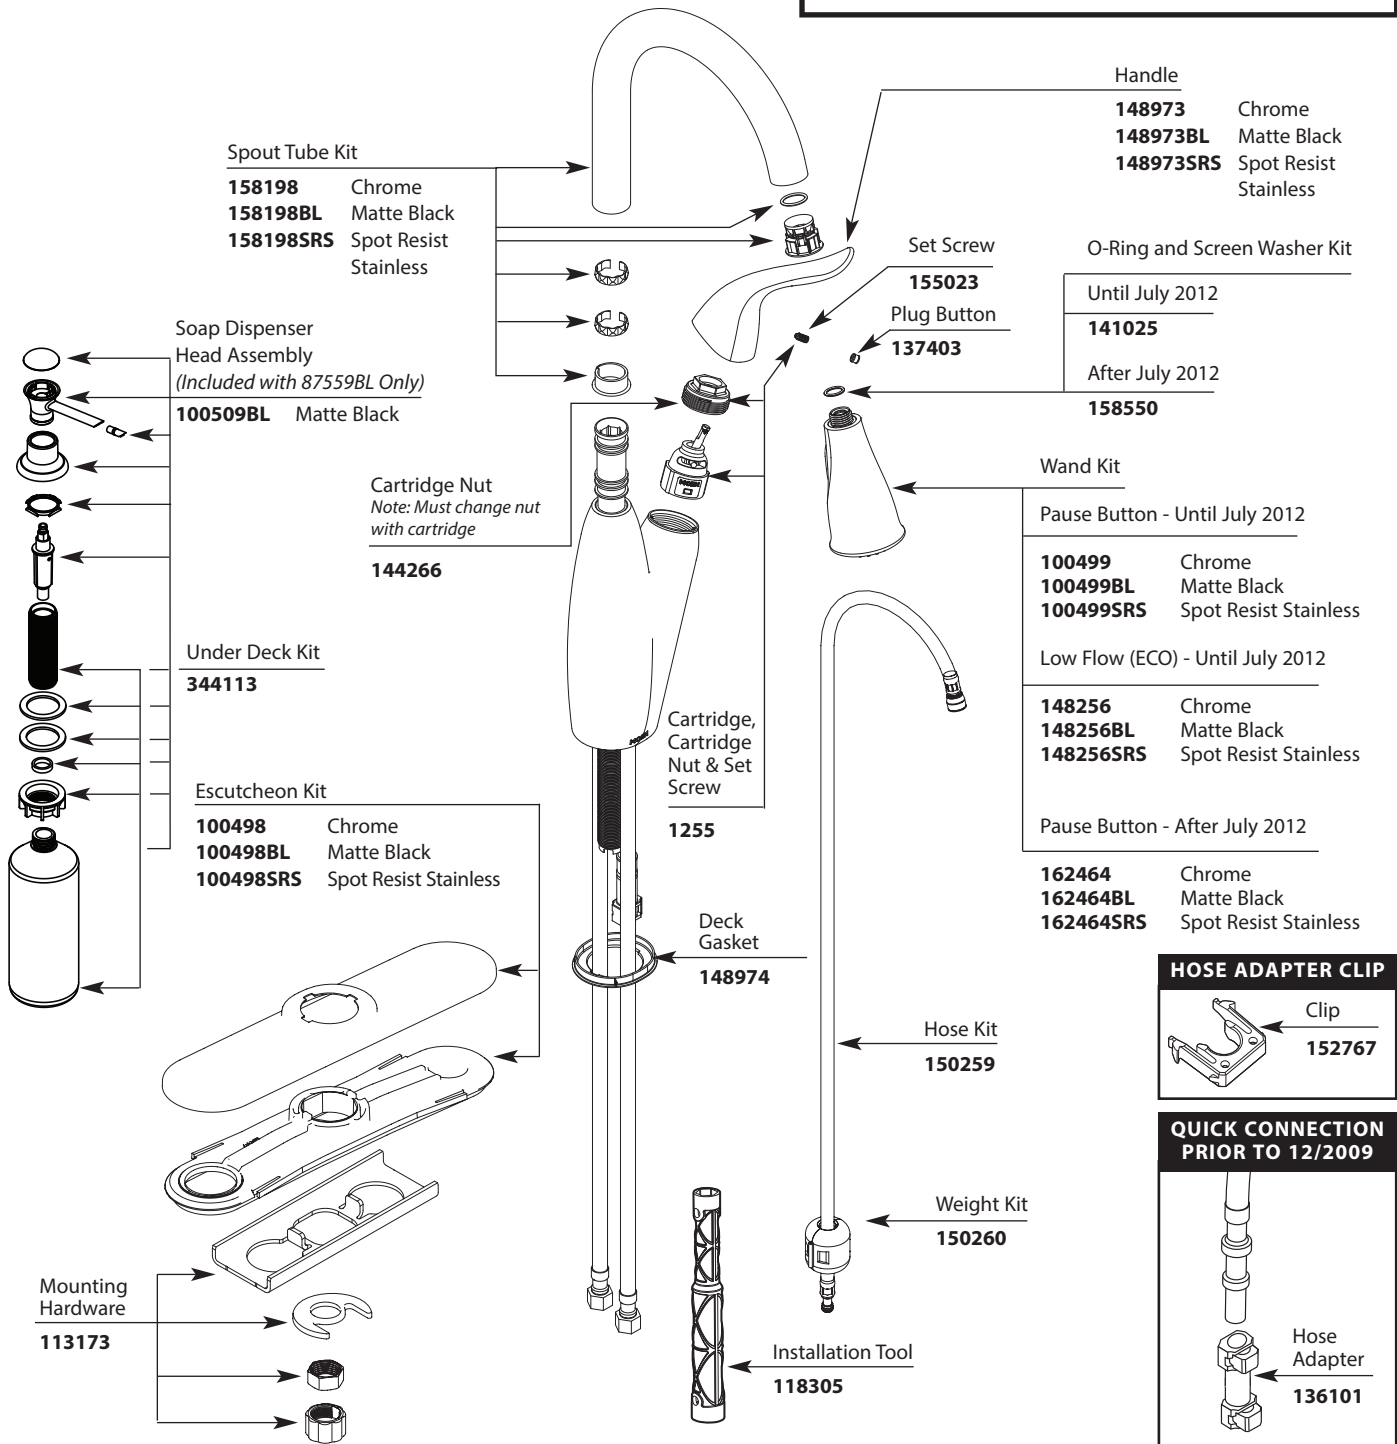

# Illustrated Parts

Solidad™ Single-Handle High Arc Pull Out Kitchen Faucet		
MODEL	TYPE	FINISH
CA87559BL	Lever	Matte Black
CA87559SRS	Lever	Spot Resist Stainless
<b>Discontinued</b> 87559	Lever	Chrome

Buy it for looks. Buy it for life.®

■ Order by Part Number

# Illustrated Parts

<b>Solidad™</b>		
<b>Single-Handle High Arc Pull Out Kitchen Faucet</b>		
<b>MODEL</b>	<b>TYPE</b>	<b>FINISH</b>
CA87559	Lever	Chrome
CA87559BL	Lever	Matte Black
CA87559SRS	Lever	Spot Resist Stainless

# Illustrated Parts

**Solidad™**  
**Single-Handle High Arc Pull Out**  
**Kitchen Faucet**

<b>MODEL</b>	<b>TYPE</b>	<b>FINISH</b>
CA87559	Lever	Chrome
CA87559CSL	Lever	Classic Stainless
CA87559BL	Lever	Matte Black