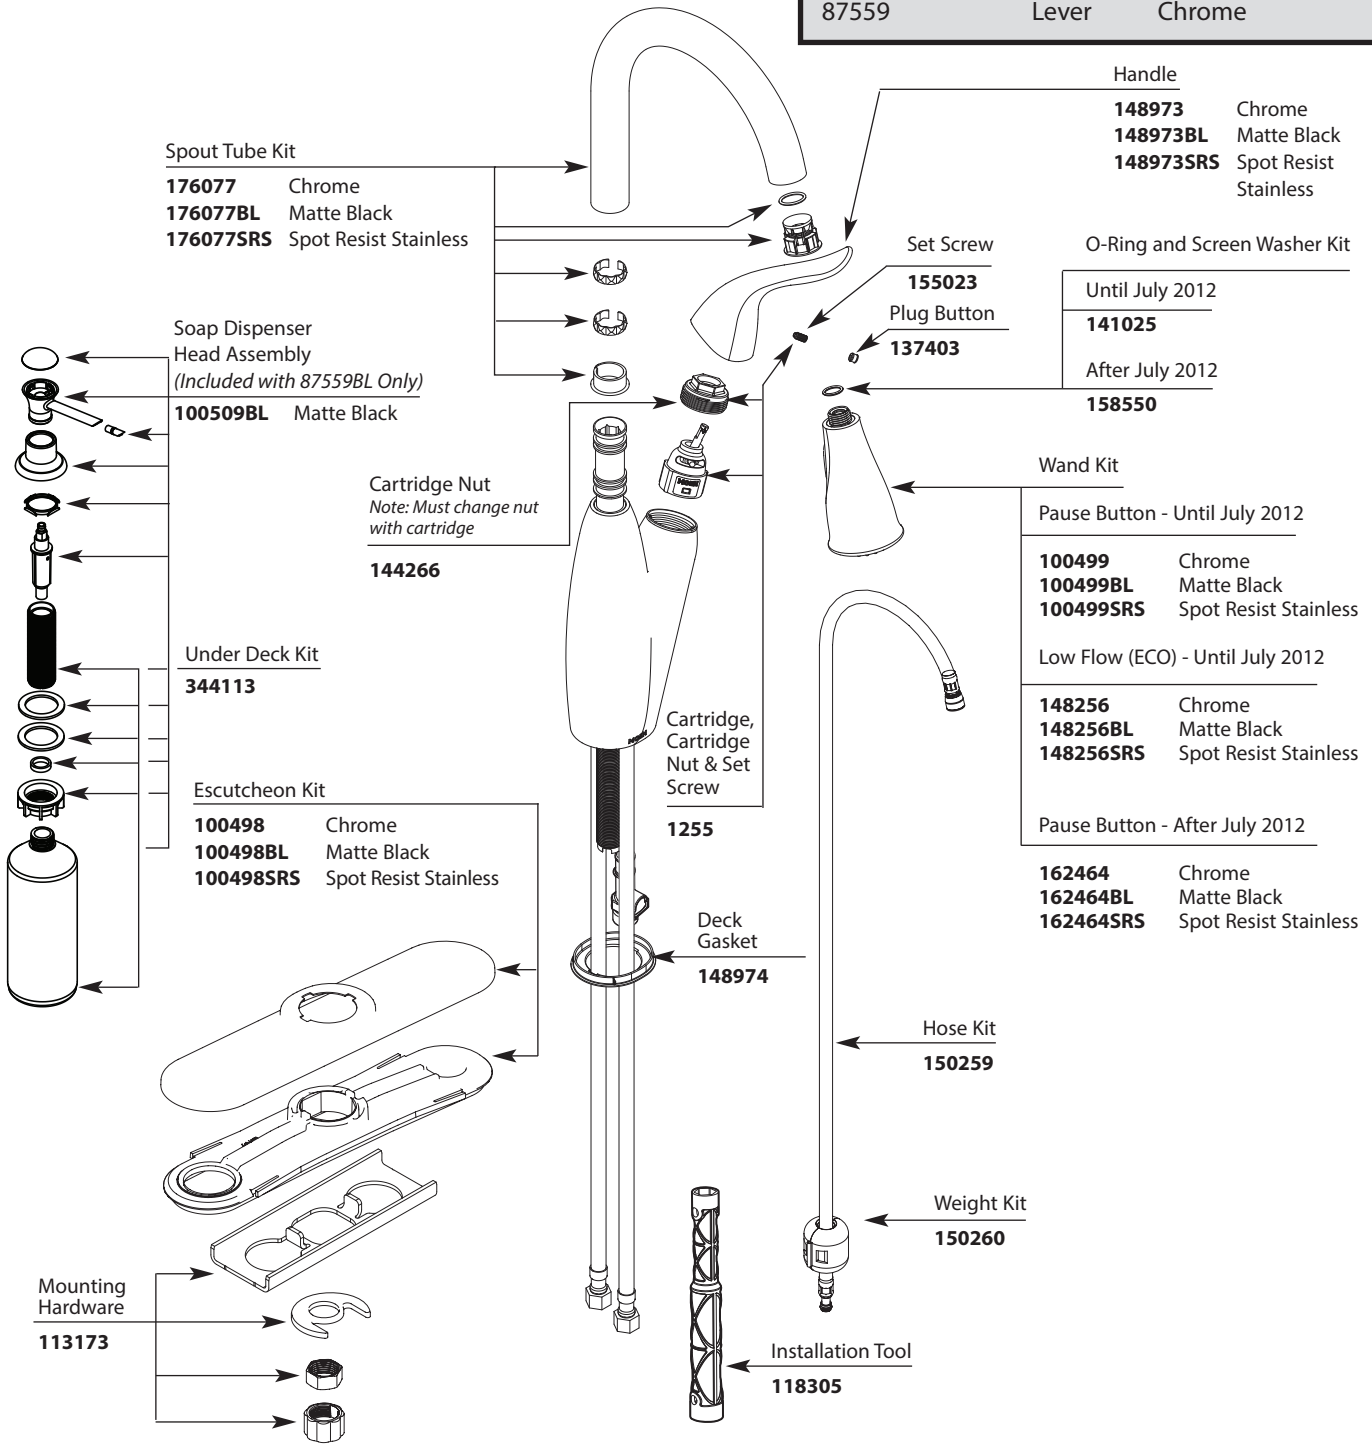

Buy it for looks. Buy it for life.®

■ Order by Part Number

There is more than 1 version of this model.  
Page down to identify the version you have.

# Illustrated Parts

Solidad™ Single-Handle High Arc Pull Out Kitchen Faucet		
MODEL	TYPE	FINISH
CA87559BL	Lever	Matte Black
CA87559SRS	Lever	Spot Resist Stainless
<b>Discontinued</b> 87559	Lever	Chrome

# Illustrated Parts

<b>Solidad™</b>		
<b>Single-Handle High Arc Pull Out Kitchen Faucet</b>		
<b>MODEL</b>	<b>TYPE</b>	<b>FINISH</b>
CA87559	Lever	Chrome
CA87559BL	Lever	Matte Black
CA87559SRS	Lever	Spot Resist Stainless

# Illustrated Parts

**Solidad™**  
**Single-Handle High Arc Pull Out**  
**Kitchen Faucet**

<b>MODEL</b>	<b>TYPE</b>	<b>FINISH</b>
CA87559	Lever	Chrome
CA87559CSL	Lever	Classic Stainless
CA87559BL	Lever	Matte Black