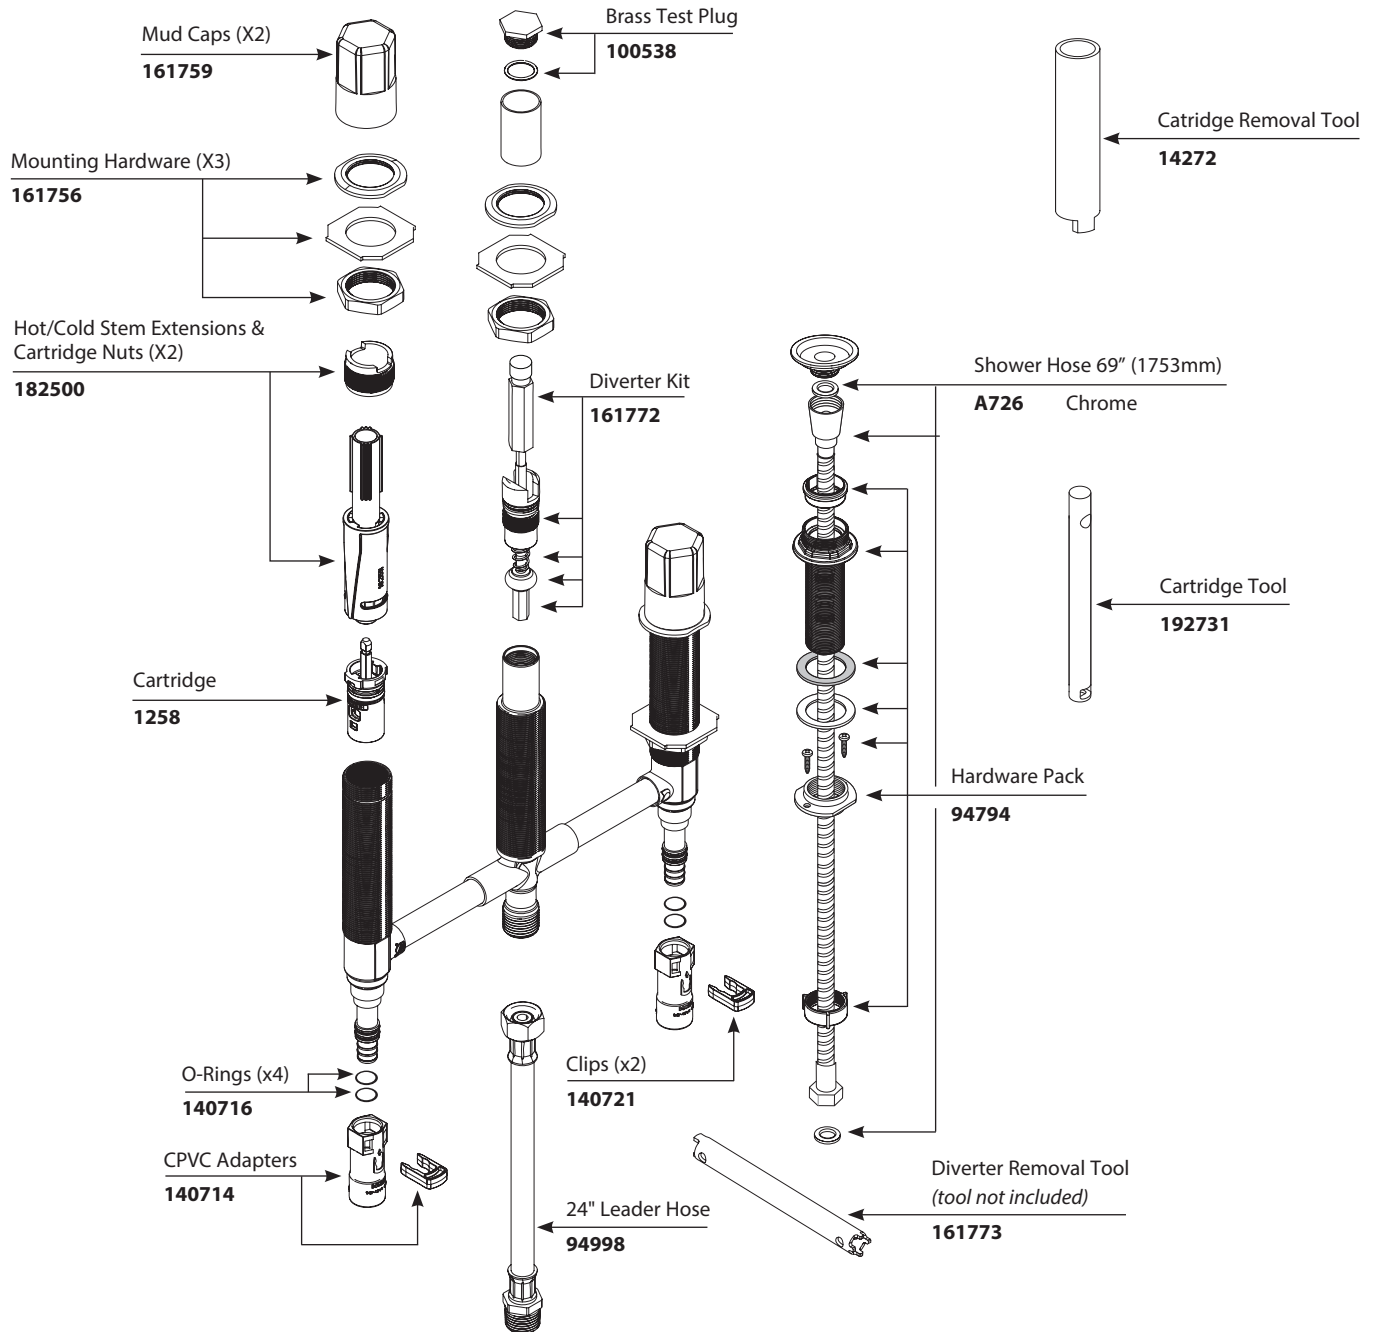

■ Order by Part Number

*There is more than one version of this model.  
Page down to identify the version you have.*

(For parts made after 2/2018)

<b>10" Fixed Roman Tub Valve with Diverter Two Handle Rough-In</b>	
<b>MODEL</b> 9797	<b>CONNECTIONS</b> 1/2" Pex/CPVC

■ Order by Part Number

**10" Fixed Roman Tub Valve  
with Diverter**  
Two Handle Rough-In

**MODEL**  
9797

**CONNECTIONS**  
1/2" Pex/CPVC