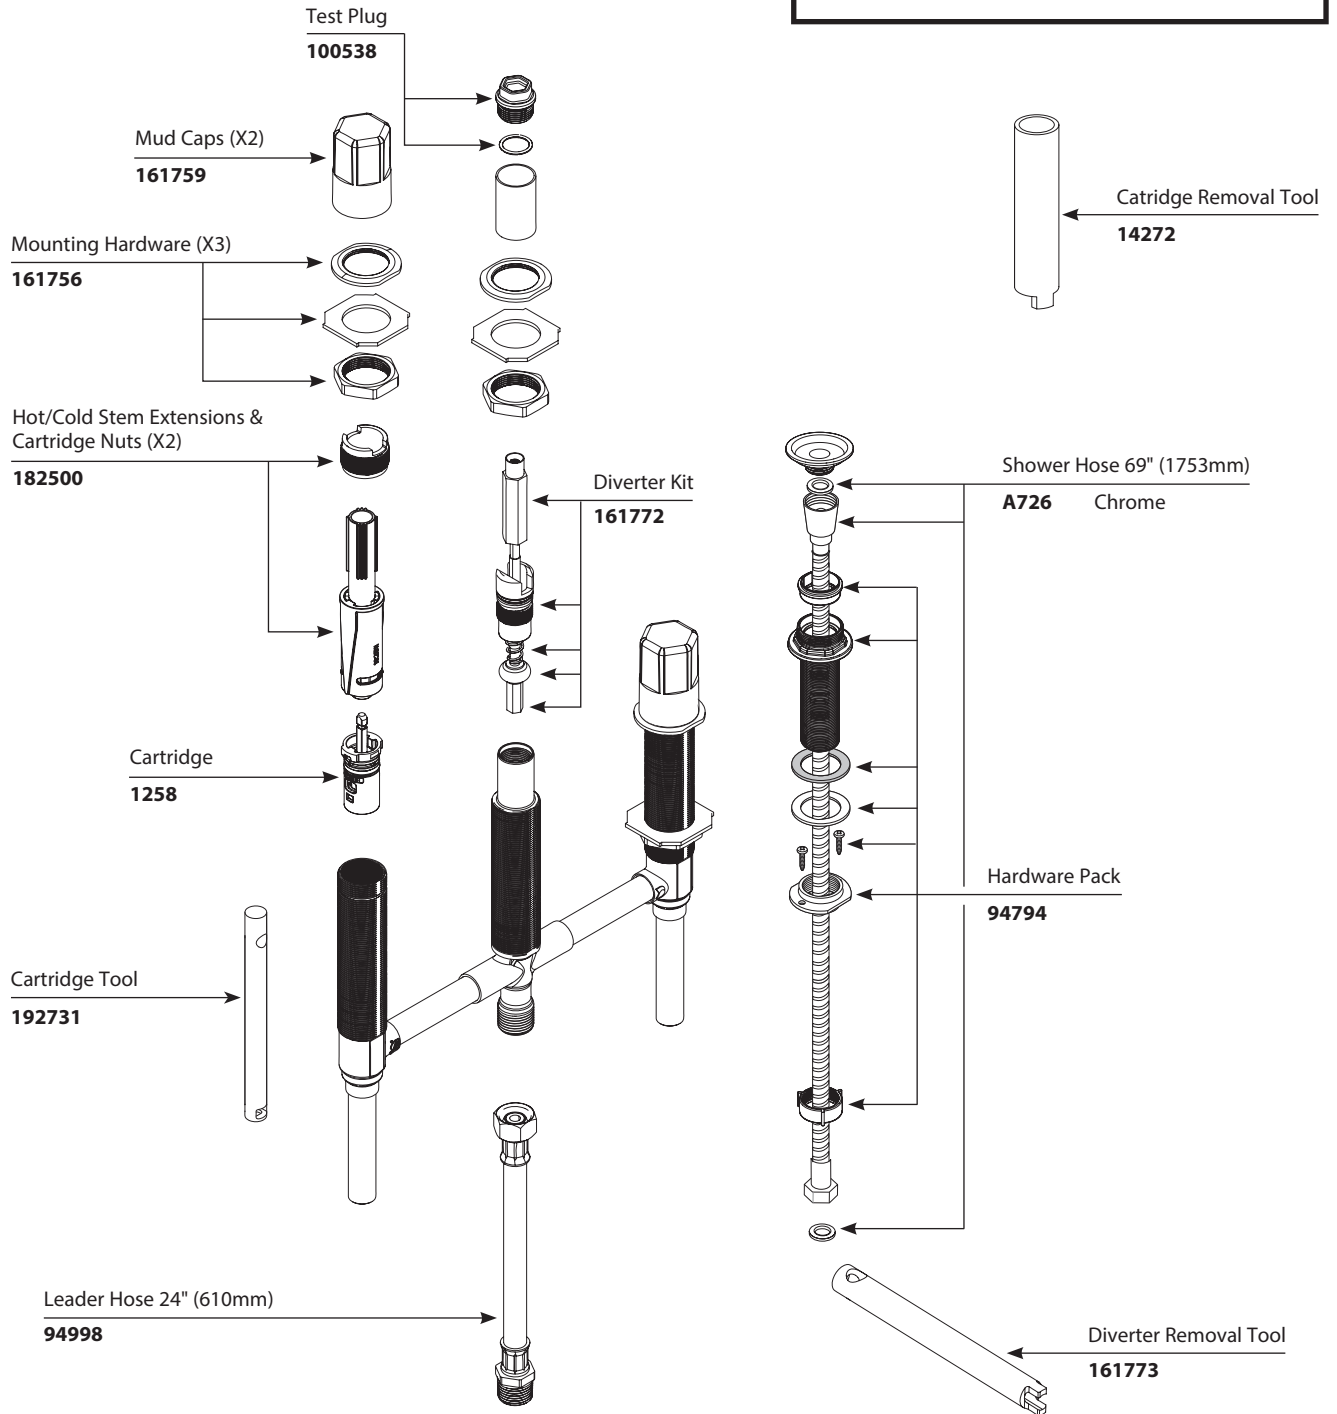

■ Order by Part Number

*There is more than one version of this model.
Page down to identify the version you have.*

(For parts made after 2/2018)

Moen® 10" Fixed Roman Tub Valve with Diverter Two-Handle Rough-In	
MODEL	CONNECTIONS
9796	1/2" CC

■ Order by Part Number

Moen® 10" Fixed Roman Tub Valve with Diverter Two-Handle Rough-In	
MODEL	CONNECTIONS
9796	1/2" CC