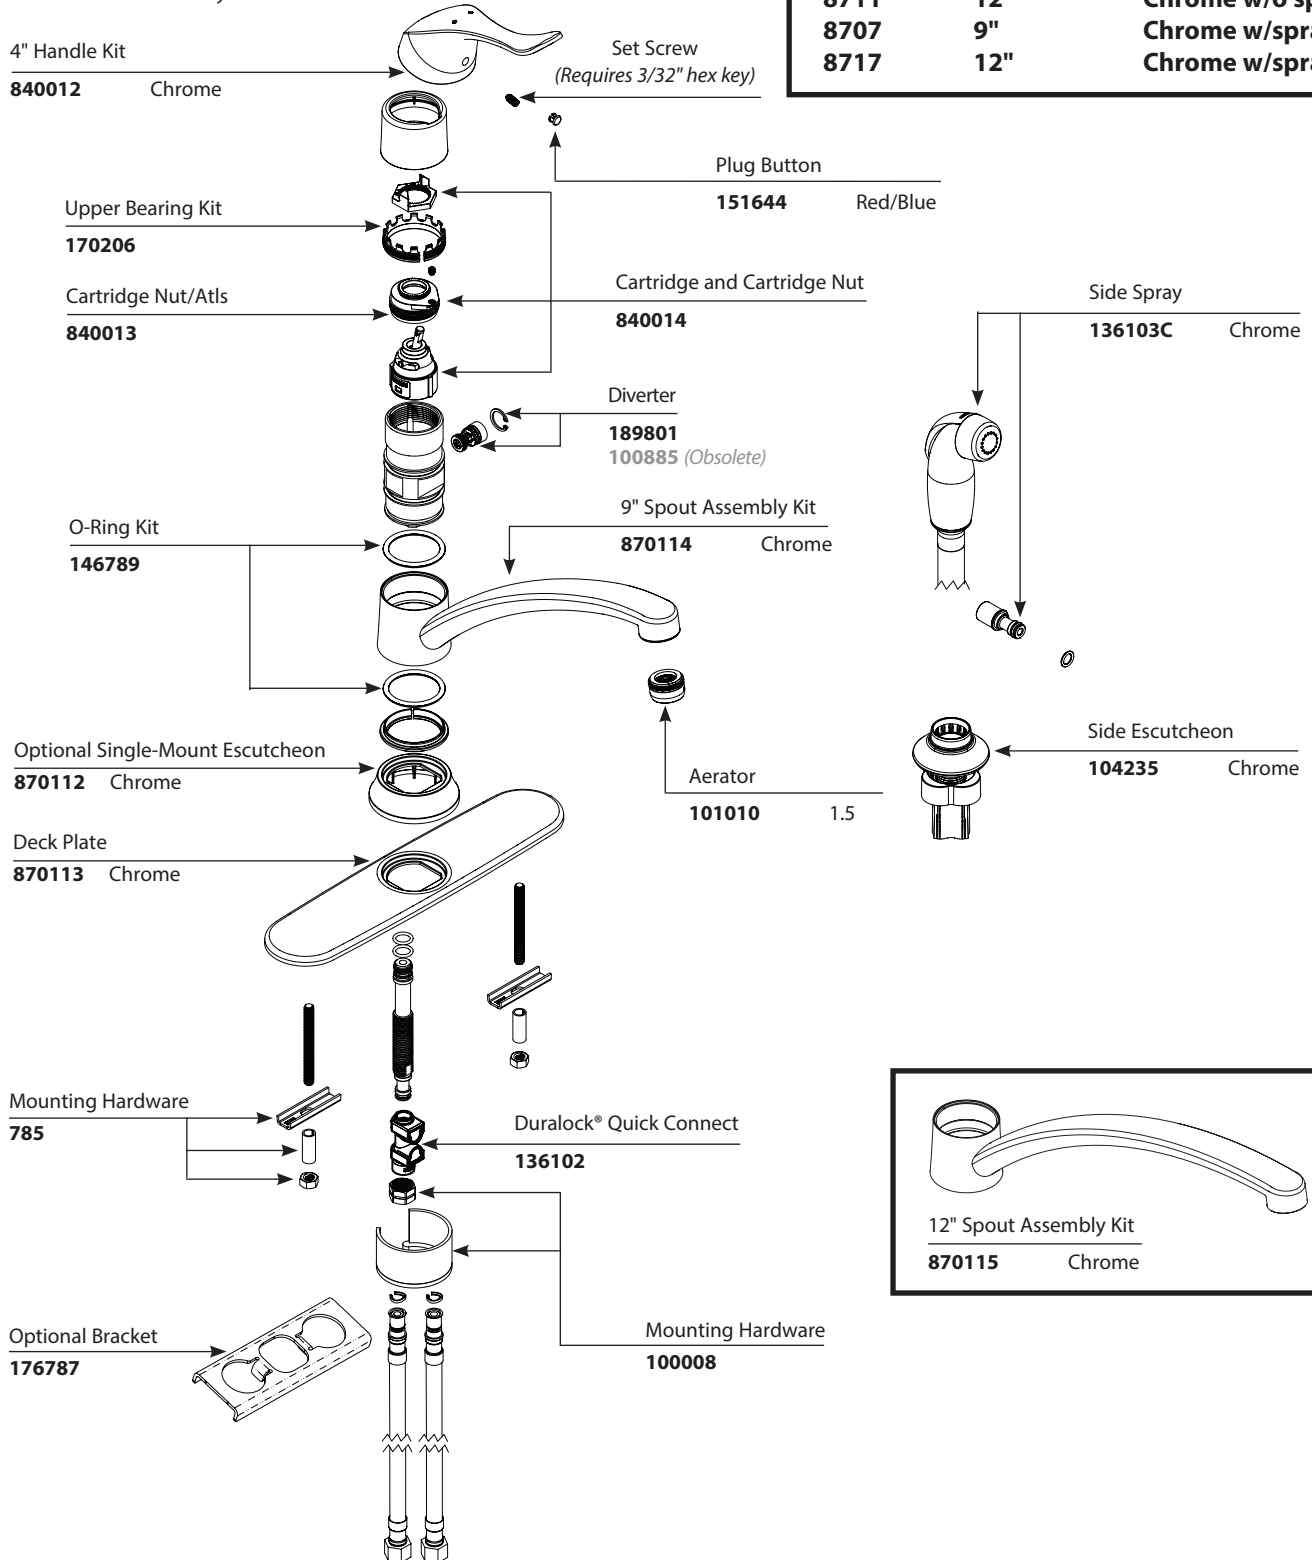

■ **Order by Part Number**

*There is more than 1 version of this model.  
Page down to identify the version you have.*

*For models after January 2013.*

Single-Handle Kitchen Faucet		
MODEL	SPOUT	FINISH
8701	9"	Chrome w/o spray
8711	12"	Chrome w/o spray
8707	9"	Chrome w/spray
8717	12"	Chrome w/spray

■ Order by Part Number

For models prior to January 2013.

# Illustrated Parts

## Single-Handle Kitchen Faucet

<u>MODEL</u>	<u>HANDLE</u>	<u>FINISH</u>
8707	Lever	Chrome
8701	Lever	Chrome, less spray

■ Order by Part Number

**Single-Handle Kitchen Faucet**

<u>MODEL</u>	<u>HANDLE</u>	<u>FINISH</u>
8701	Lever	Chrome