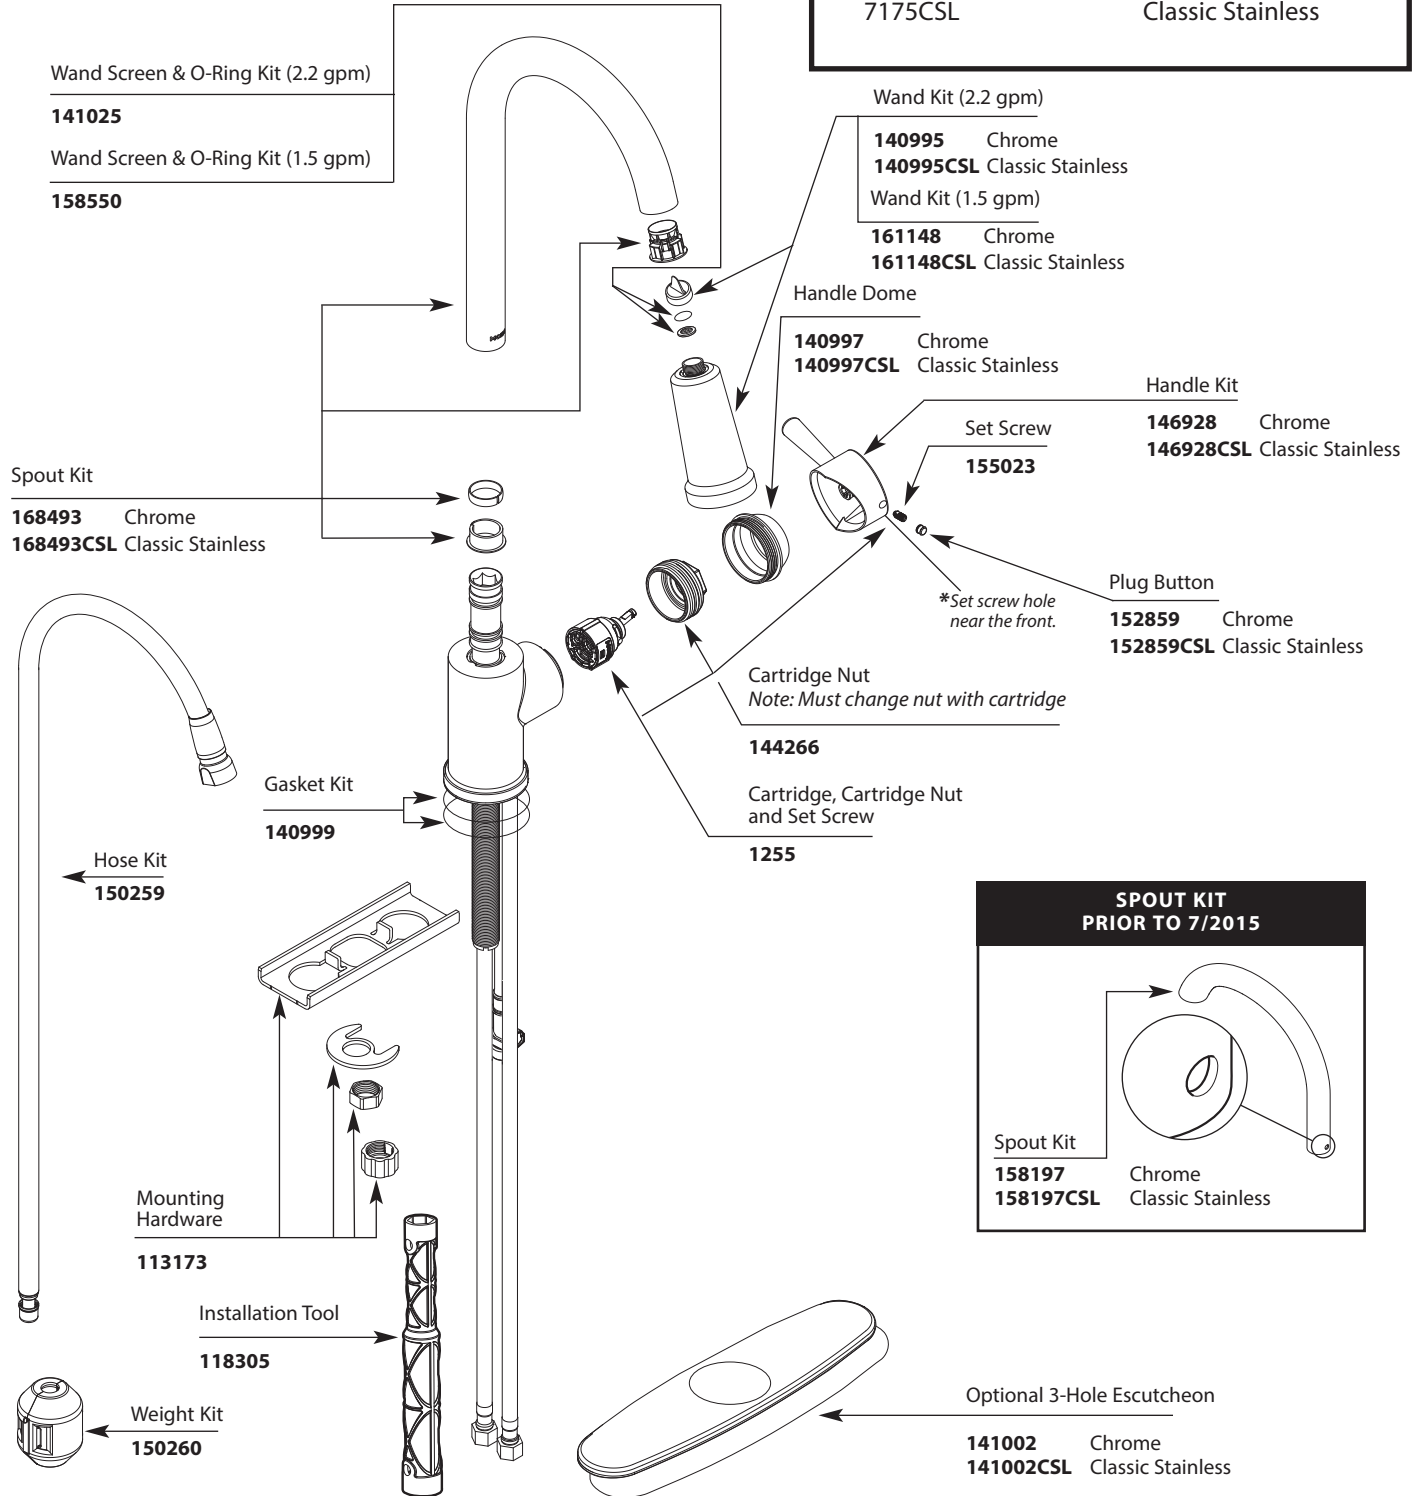

Buy it for looks. Buy it for life.®

■ Order by Part Number

*There is more than 1 version of this model.
Page down to identify the version you have.*

Illustrated Parts

LEVEL™
Single-Handle Kitchen Faucet

MODELS	FINISH
7175	Chrome
7175CSL	Classic Stainless

**SPOUT KIT
PRIOR TO 7/2015**

Spout Kit
158197 Chrome
158197CSL Classic Stainless

MOEN, EXPLORE, SMOOTHEDGE, REVIEWS