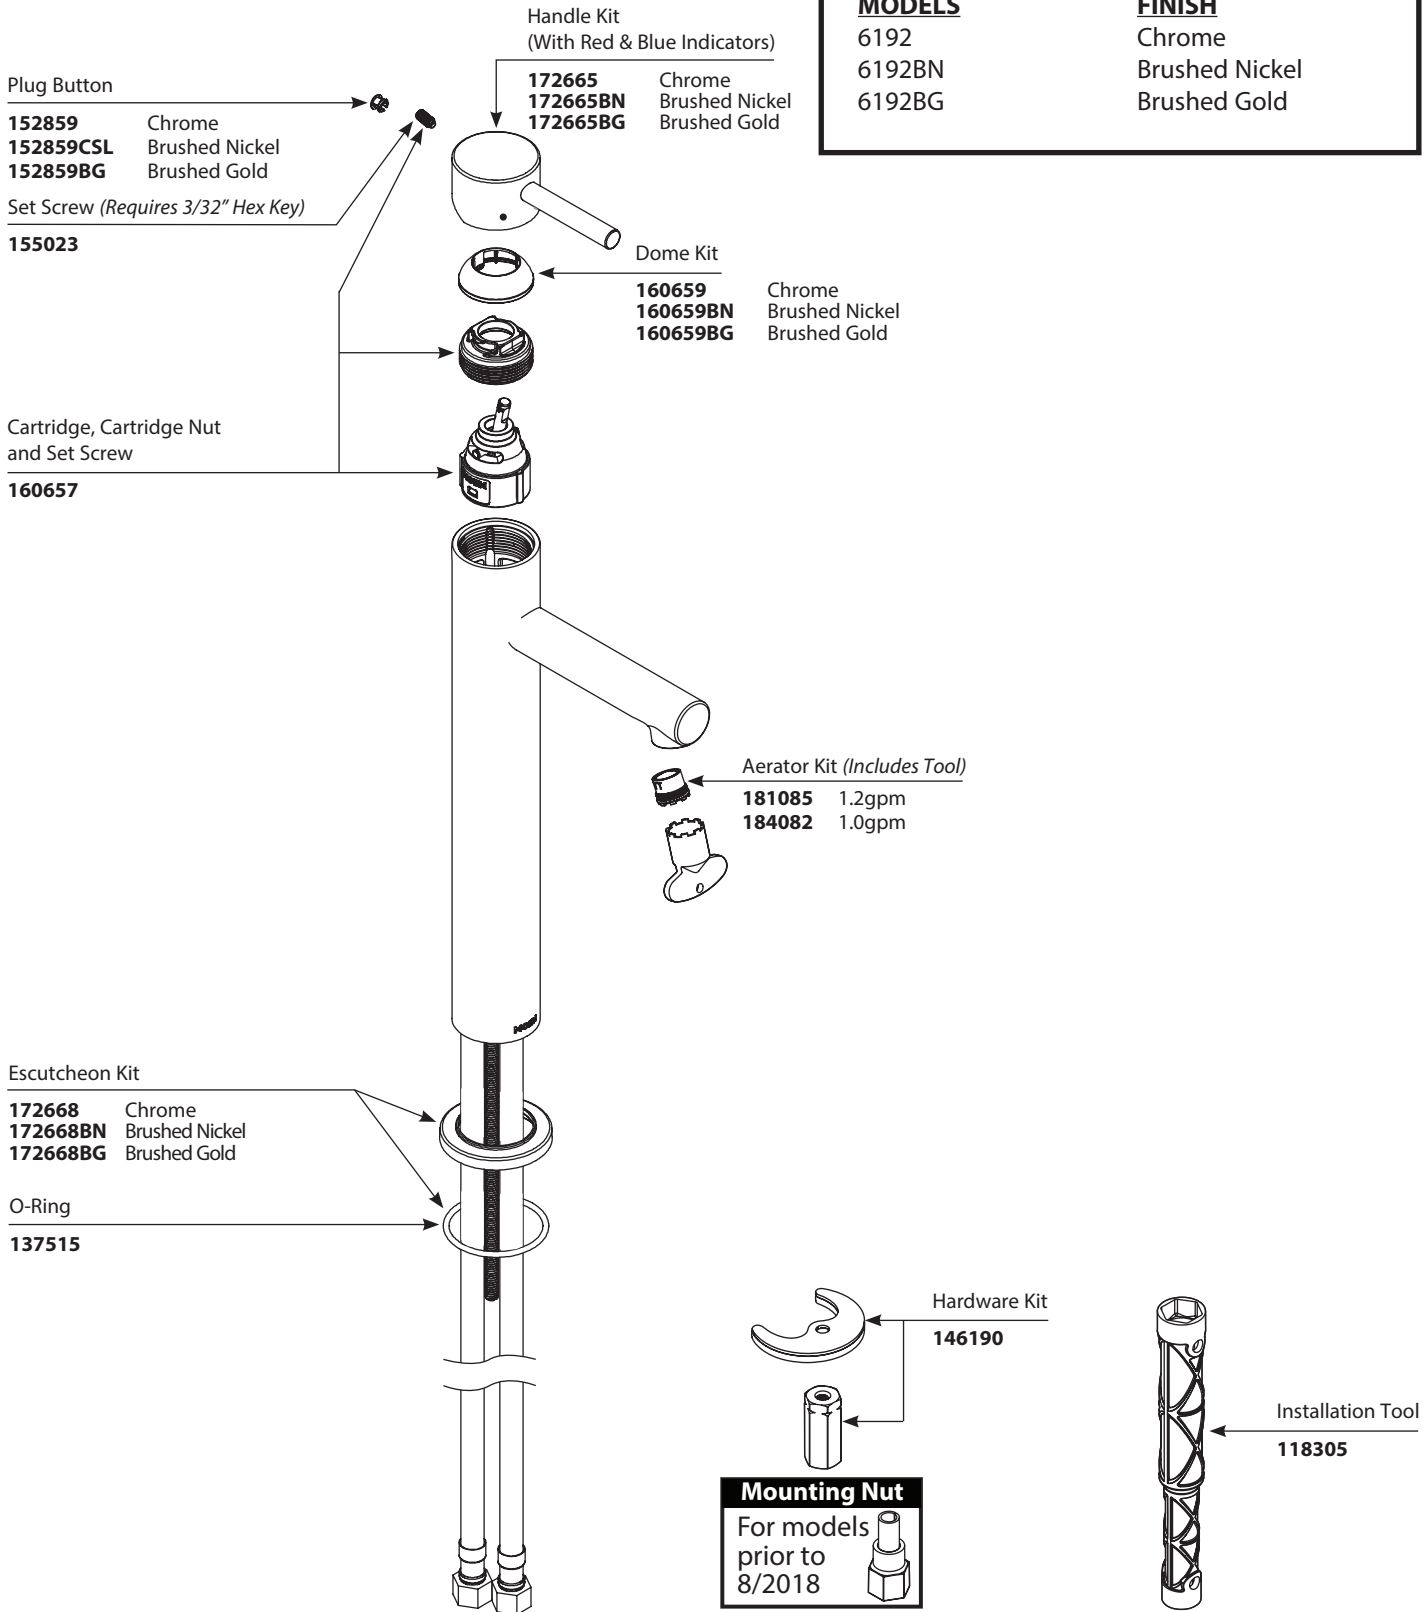

■ Order by Part Number

*There is more than one version of this model.
Page down to identify the version you have.*

ALIGN™ Single-Handle Vessel Lavatory Faucet	
MODELS	FINISH
6192	Chrome
6192BN	Brushed Nickel
6192BG	Brushed Gold

■ Order by Part Number

ALIGN™	
Single-Handle Vessel Lavatory Faucet	
MODELS	FINISH
6192	Chrome
6192BN	Brushed Nickel